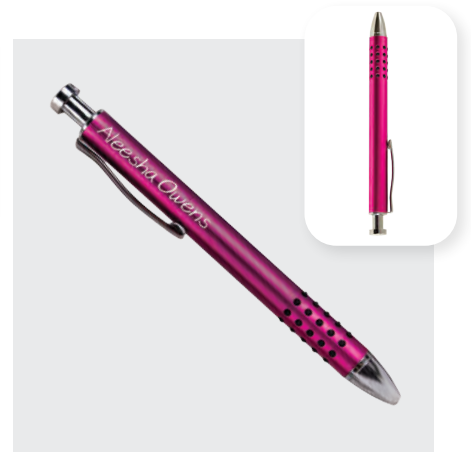

PINK METAL PEN W/ GRIP
ZMCA08
1"Wx 6"H