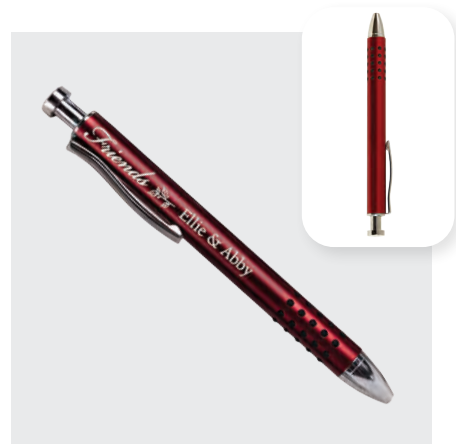

MAPLE PEN  
ZEMS  
0.5"W x 5.5"H

BLACK PEN  
ZFFA  
0.5"W x 5.5"H

ROSEWOOD PEN W/ GRIP  
ZJHR  
0.5"W x 5.5"H

ROSEWOOD PEN  
ZJHP  
0.5"W x 5.5"H

RED METAL PEN W/ GRIP  
ZMCA01  
1"W x 6"H

BLUE METAL PEN W/ GRIP  
ZMCA02  
1"Wx 6"H